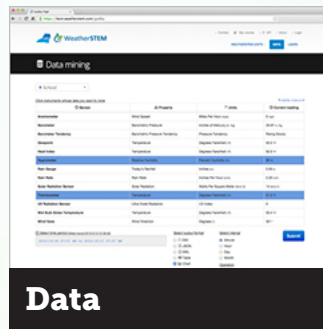

Montford

Middle School

The Montford Middle School WeatherSTEM Unit is an integration of weather sensors, the data gathered and stored by the sensors, and a dynamic display of the data in a website that showcases the current weather, weather forecasts, data mining tools, lessons & activities, weather notifications, and more!

The station page is a web portal that serves live weather data and sky images collected from the WeatherSTEM Unit.

All data gathered by the sensors on the WeatherSTEM Unit are stored and can be mined in a variety of ways.